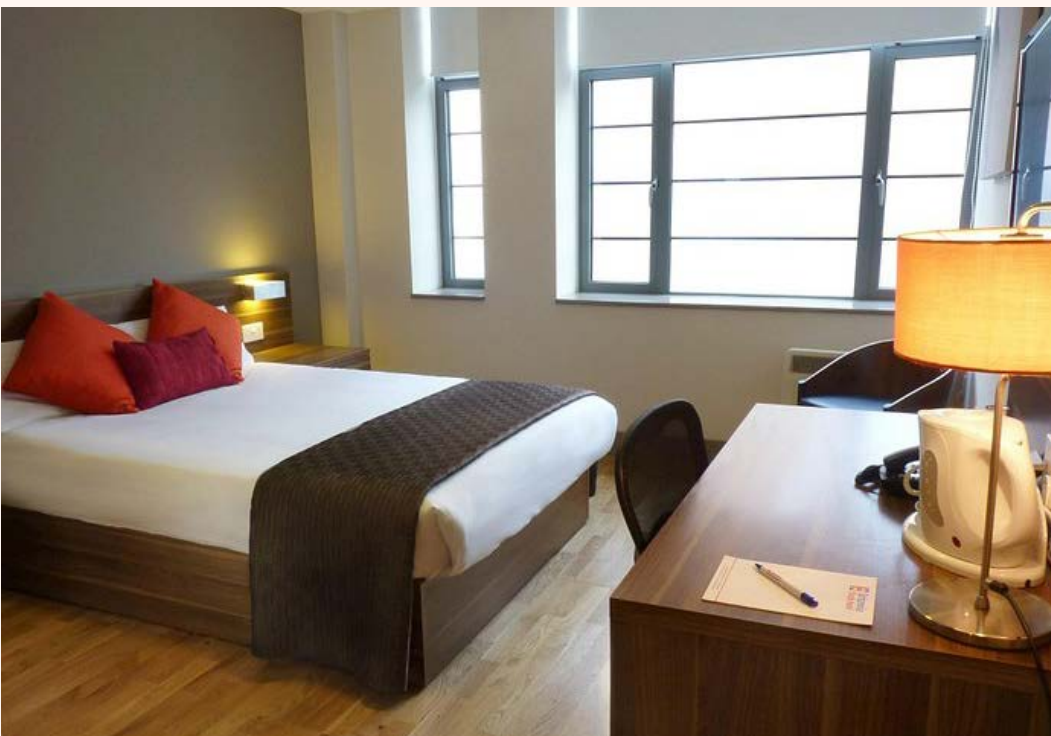

## Why choose Britannia Study Residence

Britannia Study Residence is a centrally located, 134-bed student residence, fitted to the highest specifications

State-of-the-art Residence

Ultra-modern bedrooms and facilities

Key facts:			
Room Types	Single en-suite	Bathroom	En-suite
Board	Self-catering	Bed type	Single bed
Available	Year-round	Minimum age	18+, 15+ allowed if accompanied by adult
Kitchen facilities	Communal kitchen		
Nearest station to residence	Western Road		
Travel time to school	5 min walking 🚶		
Arrival & departure	24 hour reception—arrivals Saturday (or Sunday). Rooms are available from 15.00 on the Saturday of arrival		
Security/ Reception	Building has security teams and cameras to ensure you're safe at all times		
Internet	Super fast Wi-Fi		
Cleaning	Weekly Cleaning		
Towel	Included		
Laundry	Communal laundry (Coin-operated)		
Room furnishing	Kitchen pack included, bedding included		