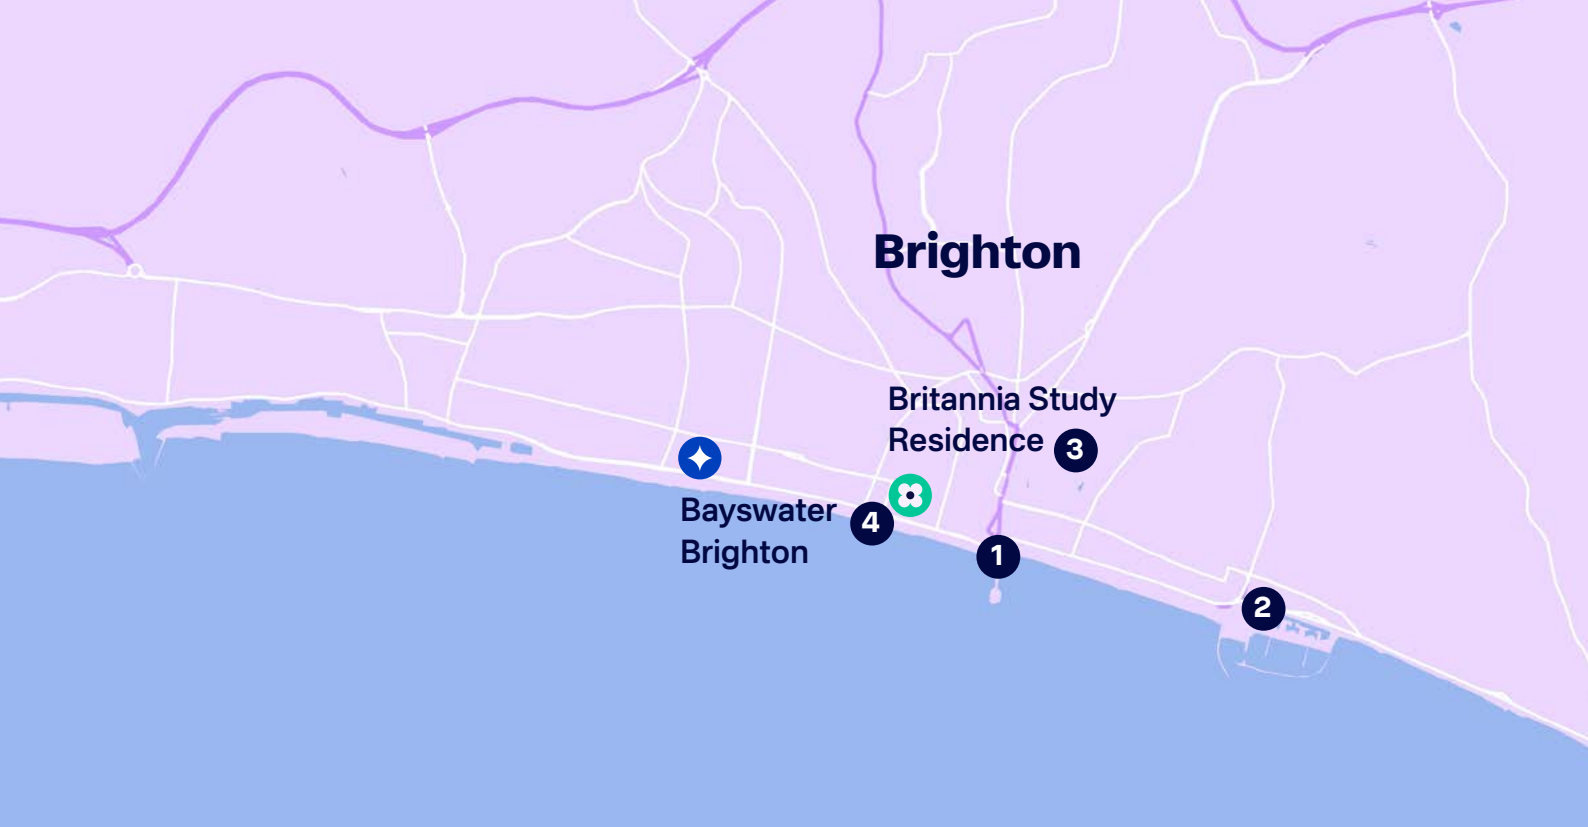

Getting around

To the school

Walk from your residence to Bayswater Brighton in 10 minutes.

From the airport by public transport

Take the Gatwick Express train service directly from Gatwick Airport to Brighton train station.

Bayswater Airport transfer available on booking.

Brighton travel information

Regular train and bus services run between Brighton and London.

Travel times:

✦ Bayswater Brighton	10 mins	
1 Brighton Palace Pier	17 mins	
2 Brighton Marina	50 mins	
3 Queen's Park	28 mins	
4 Brighton Beach	5 mins	

bayswater.ac/brighton

E-mail us
bookings@bayswater.ac

Telephone
+44 1273 646510

Address
150 Western Road, Brighton, BN1 2DA

Agent Enquiries

Our Agents are appointed experts in your country and can give you specialist advice on our courses, as well as any visa requirements. Contact us for an Agent in your area.

For agent sales enquiries please contact us at sales@bayswater.ac